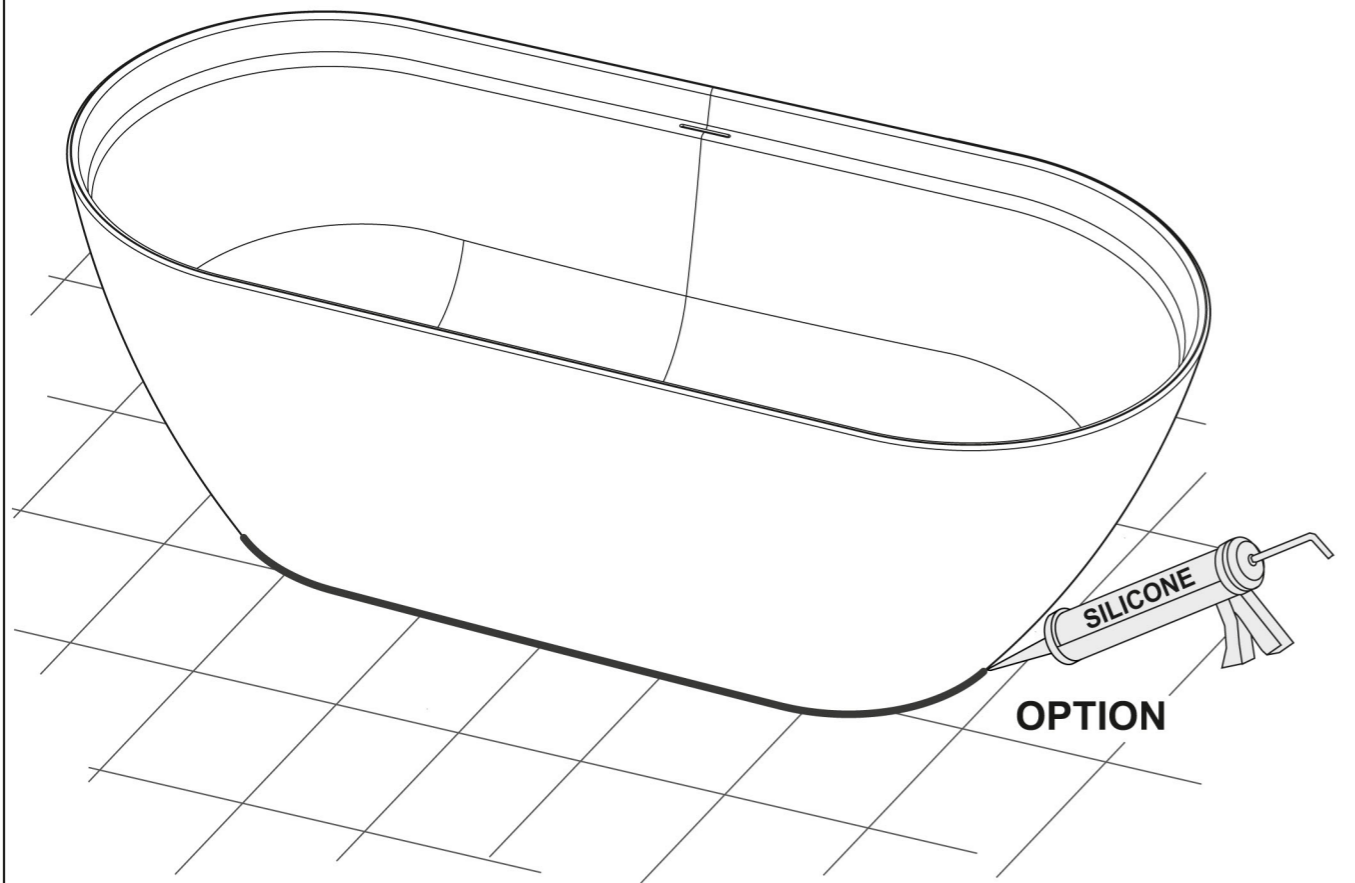

5

6

TITAN

Kada / Vasca / Bathtub LONGGROUND